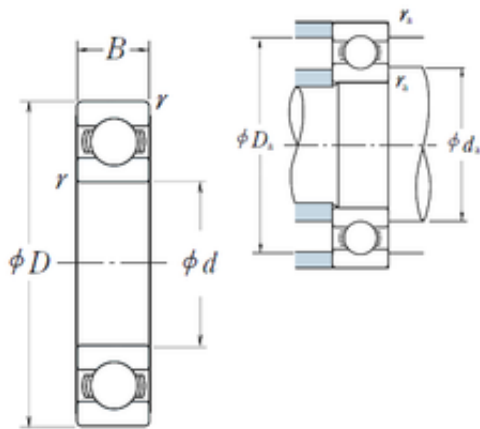

China Abec 9 Bearings Supplier

Durable NSK NTN 6304 Rubber Zz Deep Groove Ball Bearing

Bearing No. 6304

6304 Bearing 2D drawings and 3D CAD models

Size	20x52x15 mm
Bore Diameter	20 mm
Outer Diameter	52 mm
Width	15 mm
d	20 mm
D	52 mm
B	15 mm
C	15 mm
r min.	1,1 mm
da min.	26,5 mm
da max	28 mm
Da max.	45,5 mm
ra max.	1 mm
Weight	0,145 Kg
Basic dynamic load rating (C)	15,9 kN
Basic static load rating (C0)	7,9 kN
(Grease) Lubrication Speed	14 000 r/min
(Oil) Lubrication Speed	17 000 r/min
Category	Single Row Ball Bearings
Inventory	0.0
Manufacturer Name	NSK
Minimum Buy Quantity	N/A
Weight / Kilogram	0.07
EAN	0029176016486
Product Group	B00308

China Abec 9 Bearings Supplier

Enclosure	Open
Precision Class	ABEC 1 ISO P0
Maximum Capacity / Filling Slot	No
Rolling Element	Ball Bearing
Snap Ring	No
Internal Special Features	No
Cage Material	Steel
Internal Clearance	C0-Medium
Inch - Metric	Metric
Long Description	20MM Bore; 52MM Outside Diameter; 15MM Outer Race Diameter; Open; Ball Bearing; ABEC 1 ISO P0; No Filling Slot; No Snap Ring; No Internal Special Features
Category	Single Row Ball Bearing
UNSPSC	31171504
Harmonized Tariff Code	8482.10.50.68
Noun	Bearing
Keyword String	Ball
Manufacturer URL	http://www.nskamericas.com
Manufacturer Item Number	6304
Weight / LBS	0.144
Outer Race Width	0.591 Inch 15 Millimeter
Outside Diameter	2.047 Inch 52 Millimeter
Bore	0.787 Inch 20 Millimeter
bore diameter:	20 mm
internal clearance:	C0
outside diameter:	52 mm
dynamic load capacity:	15900 N
overall width:	15 mm
precision rating:	ABEC1, P0